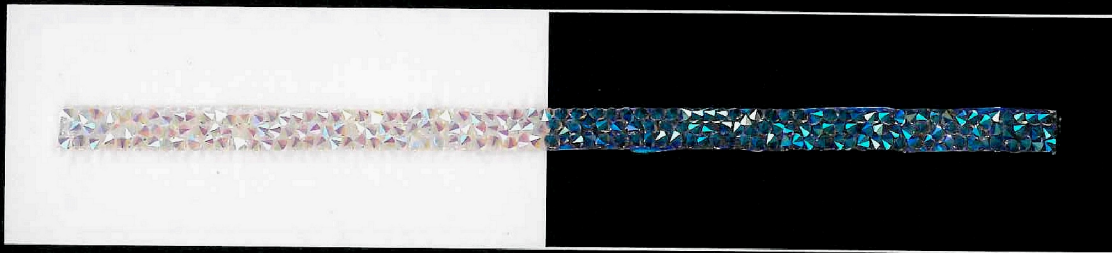

ROCK TAPE 0.5cmx39cm

S I A M

A B

H E M A